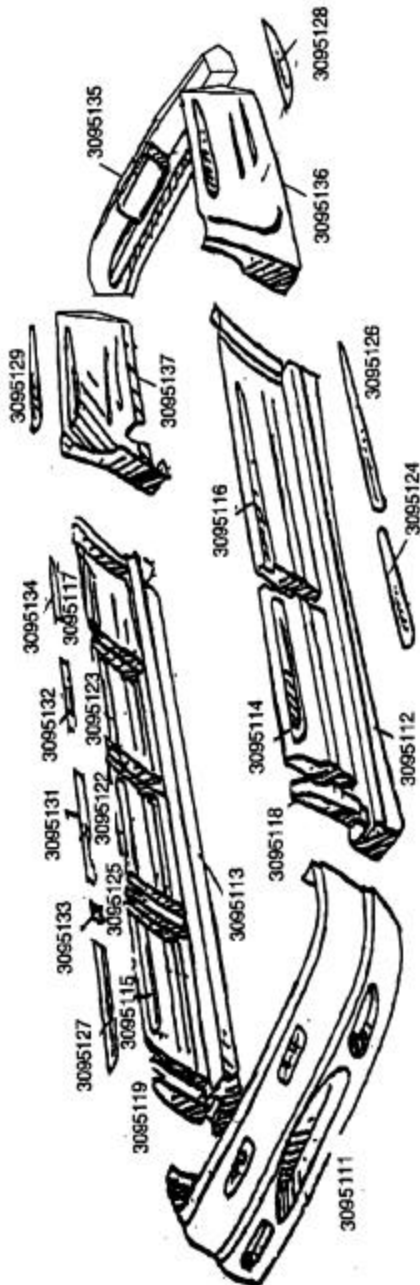

Conversion Ground Effect Repair Parts

Attn:

Company:

Phone:

Date:

Fax:

From:

Diagram: 1998-Current Dodge Van Smart Step -
3 Piece Rear Bumper (New Style Rear Bumper)

CustomerService@v-sales.com

www.v-sales.com

1998-Current Dodge Van Smart Step -
3 Piece Rear Bumper (New Style Rear Bumper)
#W3395120

Part#	Description
W3095111	Front Bumper
W3095135	Rear Bumper (New Style, Old Style is 1 Piece Rear Bumper)
W3095112	Driver Smart Step Running Board
W3095113	Passenger Smart Step Running Board
W3095114	Driver Front Door
W3095115	Passenger Front Door
W3095116	Driver Body
W3095117	Passenger Body
W3095118	Driver Front Cap
W3095119	Passenger Front Cap
W3095122	Passenger Front Cargo Door
W3095123	Passenger Rear Cargo Door
W3095124	Driver Door Screw Molding Applique
W3095125	Passenger B Post Cap
W3095126	Driver Body Screw Molding Applique
W3095127	Passenger Door Screw Molding Applique
W3095128	Driver Rear Quarter Screw Molding Applique
W3095129	Passenger Rear Quarter Screw Molding Applique
W3095131	Pass Front Cargo Door Screw Molding Applique
W3095132	Pass Rear Cargo Door Screw Molding Applique
W3095133	Passenger B Post Screw Molding Applique
W3095134	Passenger Body Screw Molding Applique
W3095136	Dodge SS Driver Rear Quarter Panel
W3095137	Dodge SS Passenger Rear Quarter Panel