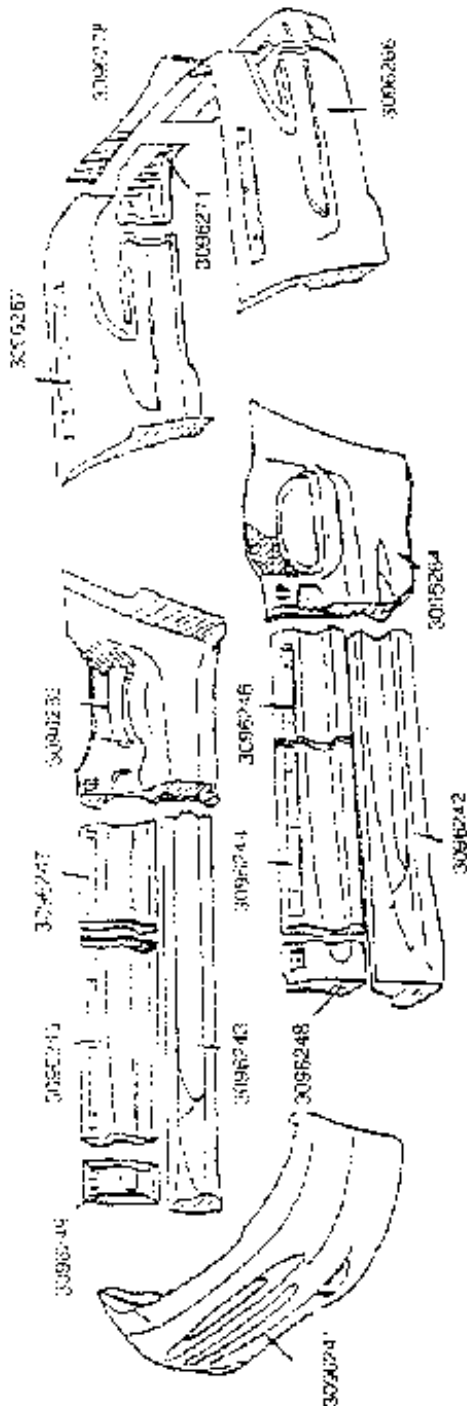

# Conversion Ground Effect Repair Parts

Attn:

Company:

Phone:

Fax:

From:

Diagram: 1998 Ford F-150 Ext Cab/Flair Side 4 x 2

CustomerService@v-sales.com

www.v-sales.com

1998 Ford F-150 Ext Cab  
Flair Side 4 x 2 #W3096260

Part#	Description
W3096241	Front Bumper 4 x 2
W3096271	Rear Bumper Flair Side (2 Piece)
W3096242	Driv Ext Cab RB
W3096243	Ps Ext Cab RB
W3096244	Driv Front Door
W3096245	Ps Front Door
W3096246	Driv Ext Body Panel
W3096247	Ps Ext Body Panel
W3096248	Driv Front Cap 4 x 2
W3096249	Ps Front Cap 4 x 2
W3096264	Driv Flair Side Bed Body 4 x 2
W3096282	Ps Flair Side Bed Body 4 x 2
W3096266	Driv Flair Side Rear Quarter 4 x 2
W3096267	Ps Flair Side Rear Quarter 4 x 2
W3096278	Flair Side Tailgate Appliqué

*This piece was the only change from 1997 to 1998 model year.*

W3096265 1997 Ps Style Side Bed Body 4 x 2