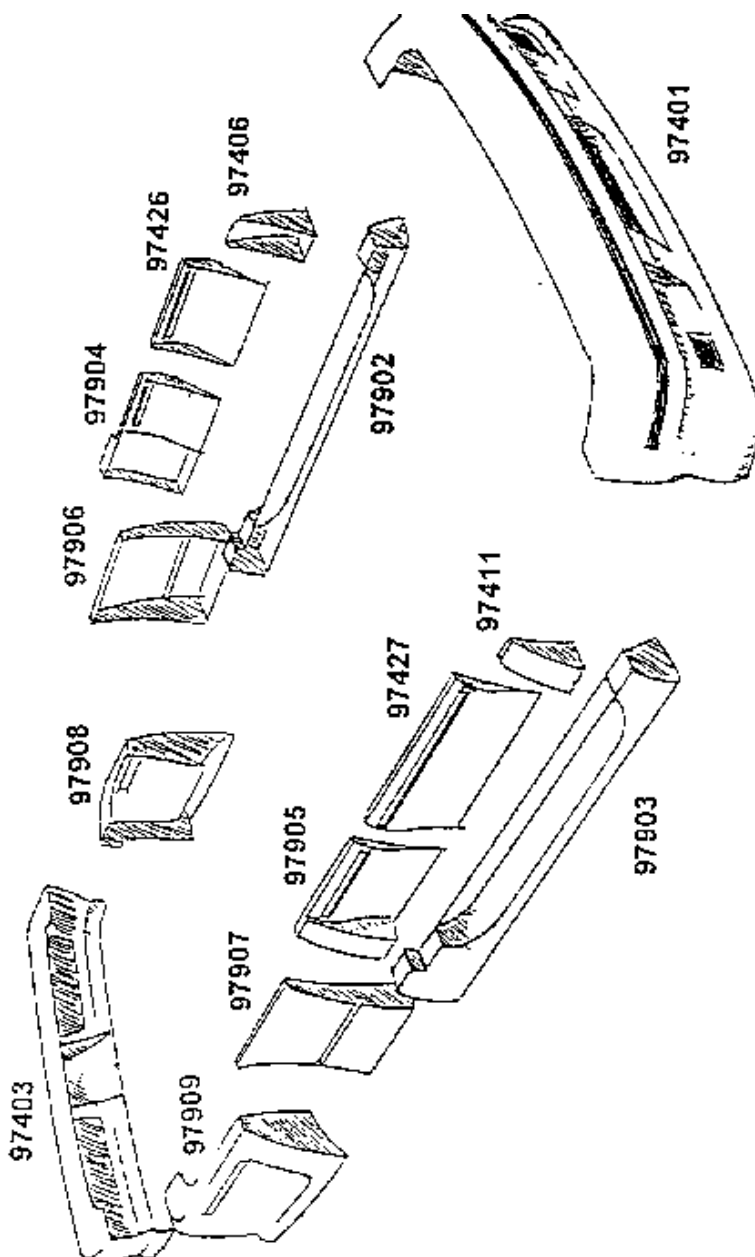

Conversion Ground Effect Repair Parts

Attn:

Company:

Phone:

Fax:

From:

Diagram: 1989-1998 Chevy/GMC Ext.

Cab/Short Bed Pickup/Ext. Cab 3-Door/Short Bed

CustomerService@v-sales.com

www.v-sales.com

Chevy/GMC Ext. Cab/Short
Bed Pickup #W97900

Chevy/GMC Ext. Cab 3-
Door/Short Bbed Pickup
#W97910

Part#	Description
W97401	Front Bumper (Suburban)
W97902	Driv RB
W97903	Ps RB
W97403	Rear Bumper (Suburban)
W97426	Driv Front Door (Suburban SS/Tahoe)
W97427	Ps Front Door (Suburban SS/Tahoe)
W97406	Driv Front Cap (Suburban)
W97411	Ps Front Cap
W97904	Driv Extended Cab Body
W97905	Ps Extended Cab Body
W97906	Short Bed Driv Body
W97907	Short Bed Ps Body
W97908	Short Bed Driv Rear Quarter
W97909	Short Bed Ps Rear Quarter
W97911	Ps 3 rd Door Panel
W97912	Ps 3 rd Door Body Panel