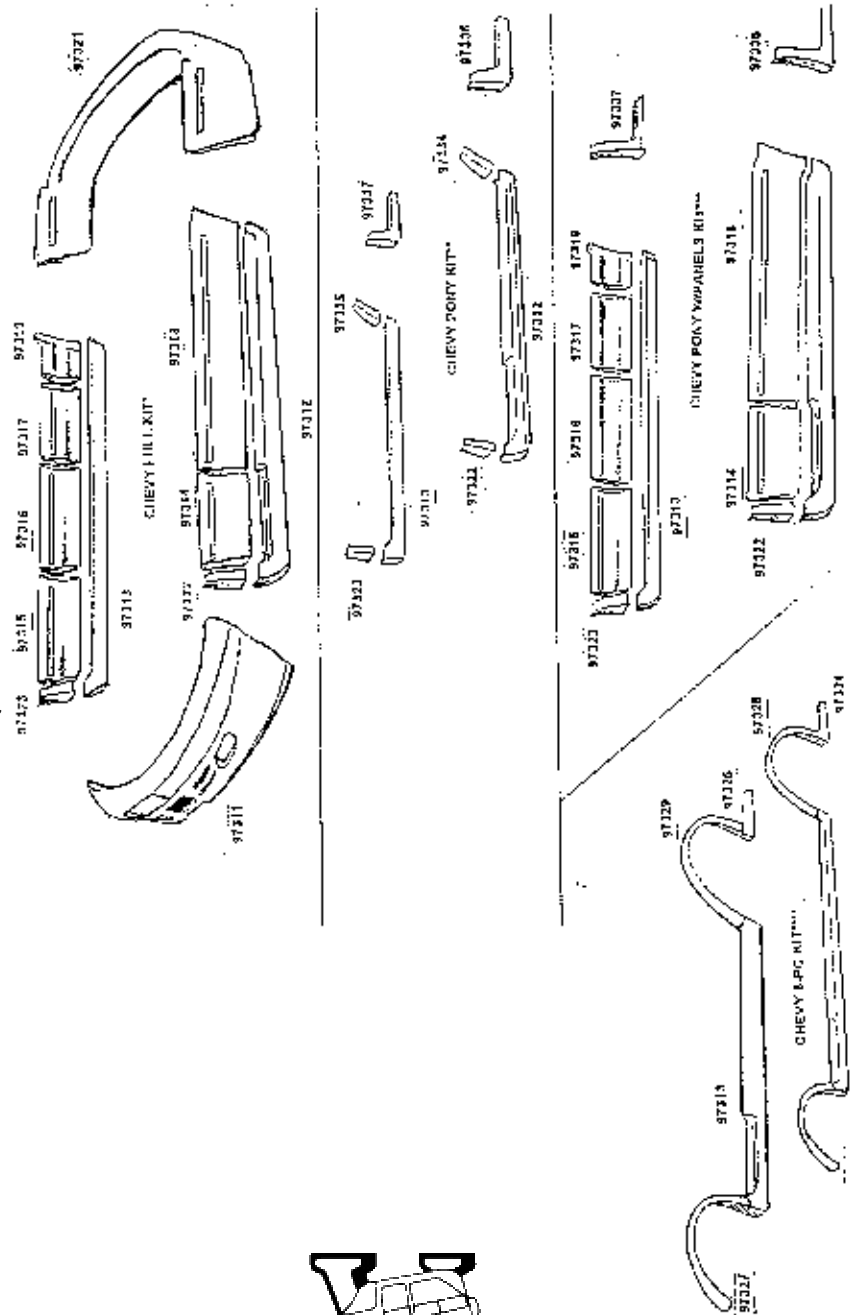

www.v-sales.com

1997 Chevy GE Kit #W97310

1997 Chevy Pony GE Kit
#W97320

1997 Chevy Pony w/Panels
GE Kit #W97340

1997 Chevy 8-Piece Kit
#W97330

Part# Description

- W97311 Front Bumper Cover
- W97312 Driv Run Bd
- W97313 Ps Run Bd
- W97321 Rear Bumper w/Quarters
- W97314 Driv Front Door
- W97315 Ps Front Door
- W97316 Ps 60% Front Cargo Door
- W97317 Ps 40% Rear Cargo Door
- W97318 Driv Body Panel
- W97319 Ps Body Panel
- W97322 Driv Front Cap
- W97323 Ps Front Cap
- W97334 Driv Rear Cap
- W97335 Ps Rear Cap
- W97336 Driv Rear Pony Tail
- W97337 Ps Rear Pony Tail
- W97324 Driv Rear 8-Pc Tail
- W97325 Ps Rear 8-Pc Tail
- W97326 Driv Front 8-Pc Flare
- W97327 Ps Front 8-Pc Flare
- W97328 Driv Rear 8-Pc Flare
- W97329 Ps Rear 8-Pc Flare